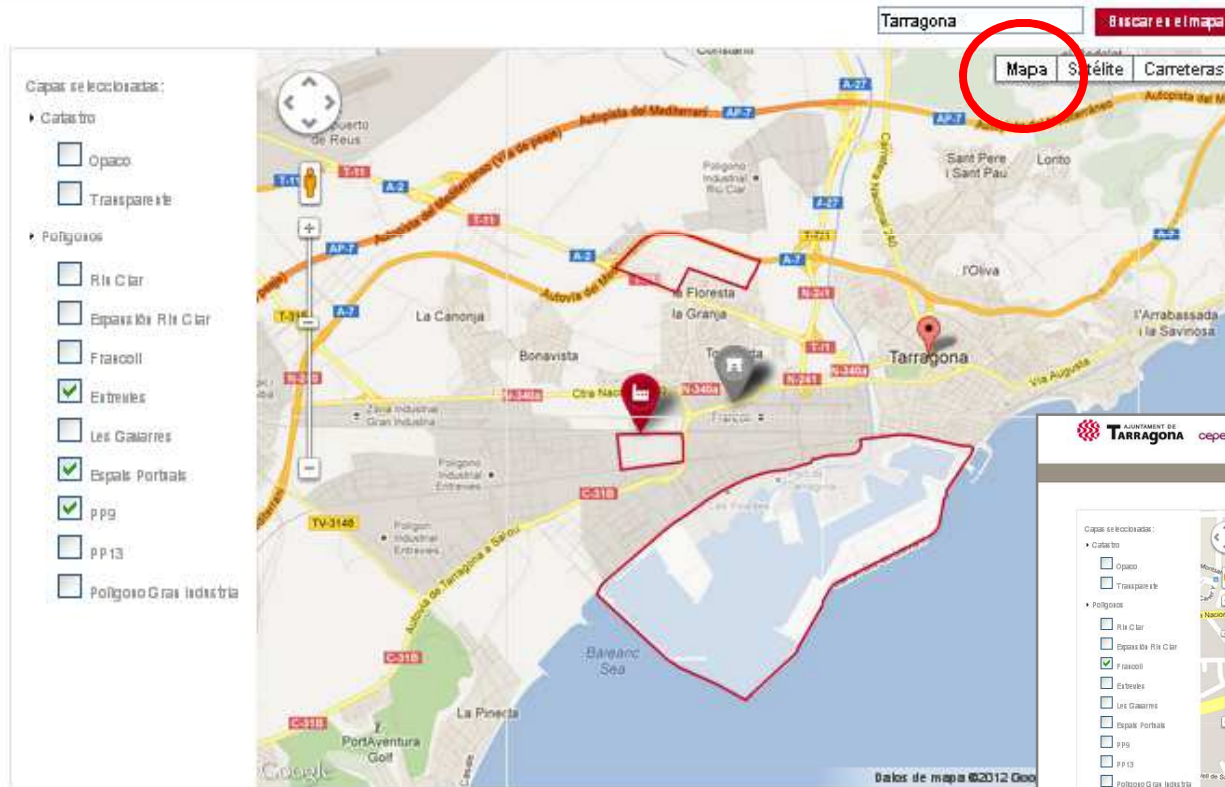

Navigation: You, Search, Images, Maps, Play, YouTube, News, Gmail, Documents, Calendar, More

Map controls: Earth, Map

Map layers:

- Traffic
- Photos
- Weather
- Webcams
- Labels
- English

Map data: ©2012 Google

VEURE MAPA

VEURE CARRETERES

The screenshot shows a web application interface for viewing road networks. At the top left, the logo for 'AJUNTAMENT DE TARRAGONA' and 'cepe-si' is visible. A search bar contains the text 'Tarragona'. To the right of the search bar are three buttons: 'Mapa', 'Satèl·lit', and 'Carreteres', with the 'Carreteres' button circled in red. Below the search bar is a legend titled 'Capas seleccionadas:' with two main categories: 'Cobertes' and 'Polígons'. Under 'Cobertes', there are two options: 'Opaco' and 'Transparente'. Under 'Polígons', there are several options, some with checkboxes: 'Riu Clot', 'Espais de Riu Clot', 'Frascoll', 'Eixevies' (checked), 'Les Gaiarres', 'Espais Portuals' (checked), 'PP9', 'PP13', and 'Polígon Gran Indústria'. The map itself shows a network of roads in various colors (red, blue, yellow) over a satellite-style background of Tarragona and its surroundings. A red location pin is placed on the map. At the bottom right of the map area, there is a small text: 'Dades de mapa ©2012 Google, Tele Atlas - Tèrmines de uso'.