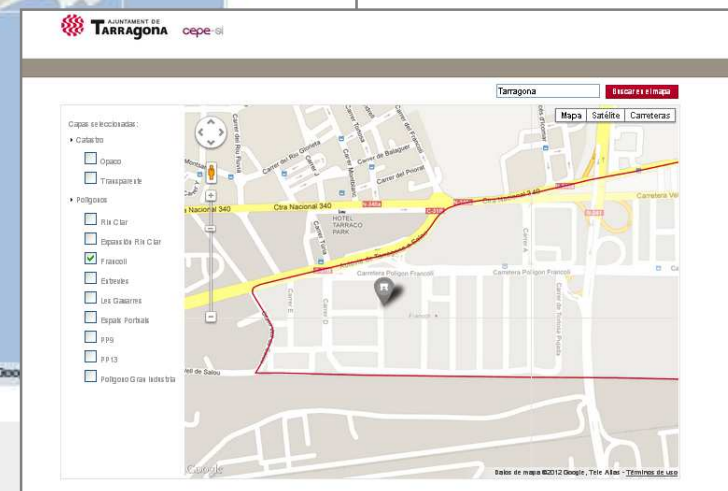

Navigation: You, Search, Images, Maps, Play, YouTube, News, Gmail, Documents, Calendar, More

Map controls: Earth, Map

Map layers:

- Traffic
- Photos
- Weather
- Webcams
- Labels
- English

Map data: ©2012 Google

VEURE MAPA

VEURE CARRETERES

The screenshot shows a web application interface for viewing road networks. At the top left, the logo for 'AJUNTAMENT DE TARRAGONA' and 'cepe-si' is visible. A search bar contains the text 'Tarragona'. To the right of the search bar are three buttons: 'Mapa', 'Satèl·lit', and 'Carreteres', with the 'Carreteres' button circled in red. Below the search bar is a legend titled 'Capas seleccionadas:' with two main categories: 'Cobertes' and 'Polígons'. Under 'Cobertes', there are two options: 'Opaco' and 'Transparente'. Under 'Polígons', there are several options, some with checkboxes: 'Riu Clot', 'Espais de Riu Clot', 'Frascoll', 'Eixevies' (checked), 'Les Gaiarres', 'Espais Portuals' (checked), 'PP9', 'PP13', and 'Polígon Gran Indústria'. The map itself shows a network of roads in various colors (red, blue, yellow) over a satellite-style background of Tarragona and its surroundings. A red location pin is placed on the map. At the bottom right of the map area, there is a small text: 'Dades de mapa ©2012 Google, Tele Atlas - Tèrmines de uso'.